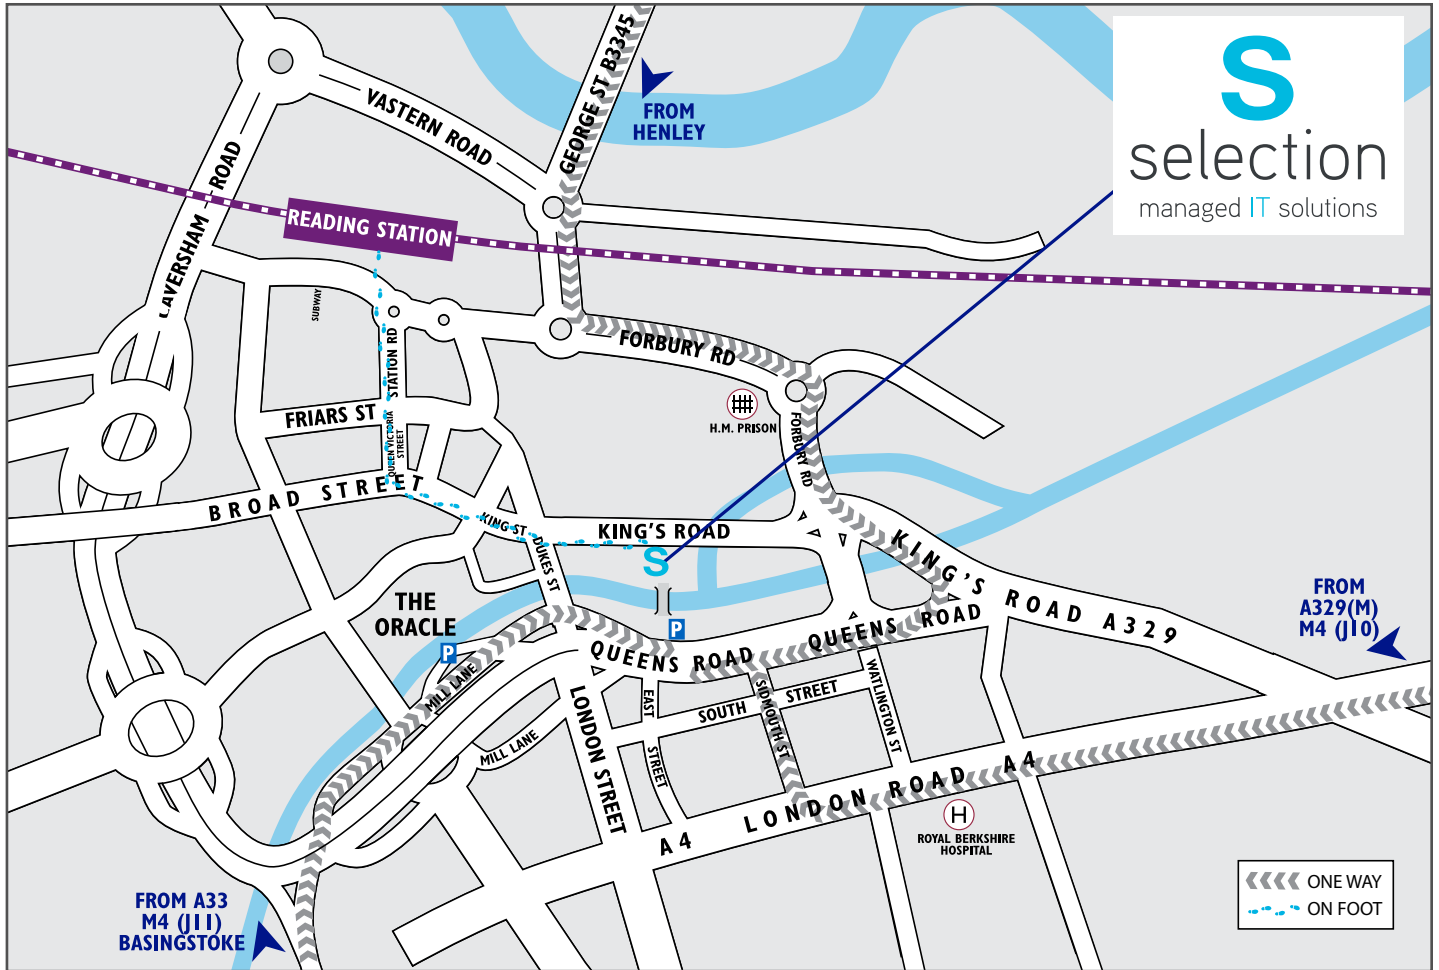

Selection Networks:

Kings Reach
38 - 50 Kings Road
Reading
Berkshire RG1 3AA
Tel: 0118 338 3000

By Car

Reading has many one-way streets and some with pedestrian access only. We suggest that visiting motorists unfamiliar with the town centre will find it best to use the Queens Road car park shown on the map.

From the East

Exit the M4 at junction 10 (signposted to Reading East), joining A329M towards Reading. At the junction with the A4, continue following signs towards Reading. Continue along London Road over the major junction with Kings Road and Wokingham Road. Turn right into Sidmouth Street. At the end of Sidmouth Street, turn left at the traffic lights onto Queens Road. Queens Road Car Park is located at the next turning on the right-hand side.

From the West

Exit the M4 at junction 12 (signposted to Theale, Reading, A4), joining the A4 towards Reading. Continue along the A4 for two and half miles along the Bath Road (A4), until the junction with Berkeley Avenue. At the bottom of Castle Hill, join the Inner Distribution Road, heading south and signposted to London. Continue for half a mile onto Queens Road. Queens Road Car Park is located at the next turning on the left-hand side.

On foot from Queens Road car park

There is a footbridge leading from Queens Road to Kings Road. Turn left onto Kings Road. Kings Reach is a large blue building and is located on the left-hand side after walking across the footbridge.

Train Directions

Our offices are approximately 8 minutes walk from Reading railway Station. Trains from London Paddington arrive regularly with a journey time of approximately 25 minutes.

Walking from the station

1. Leave by the main exit, cross the road and into Station Road.
2. Continue ahead crossing into Queen Victoria Street. John Lewis will be ahead of you.
3. At Broad Street, turn left, following the high street down and past the Oracle which will be on your right.
4. Cross over the road into Kings Street.
5. Continue straight over at the next crossroads. You are now on Kings Road.
6. Selection Networks is situated on the right hand side, opposite Reading Library on the ground floor of 38 Kings Road..